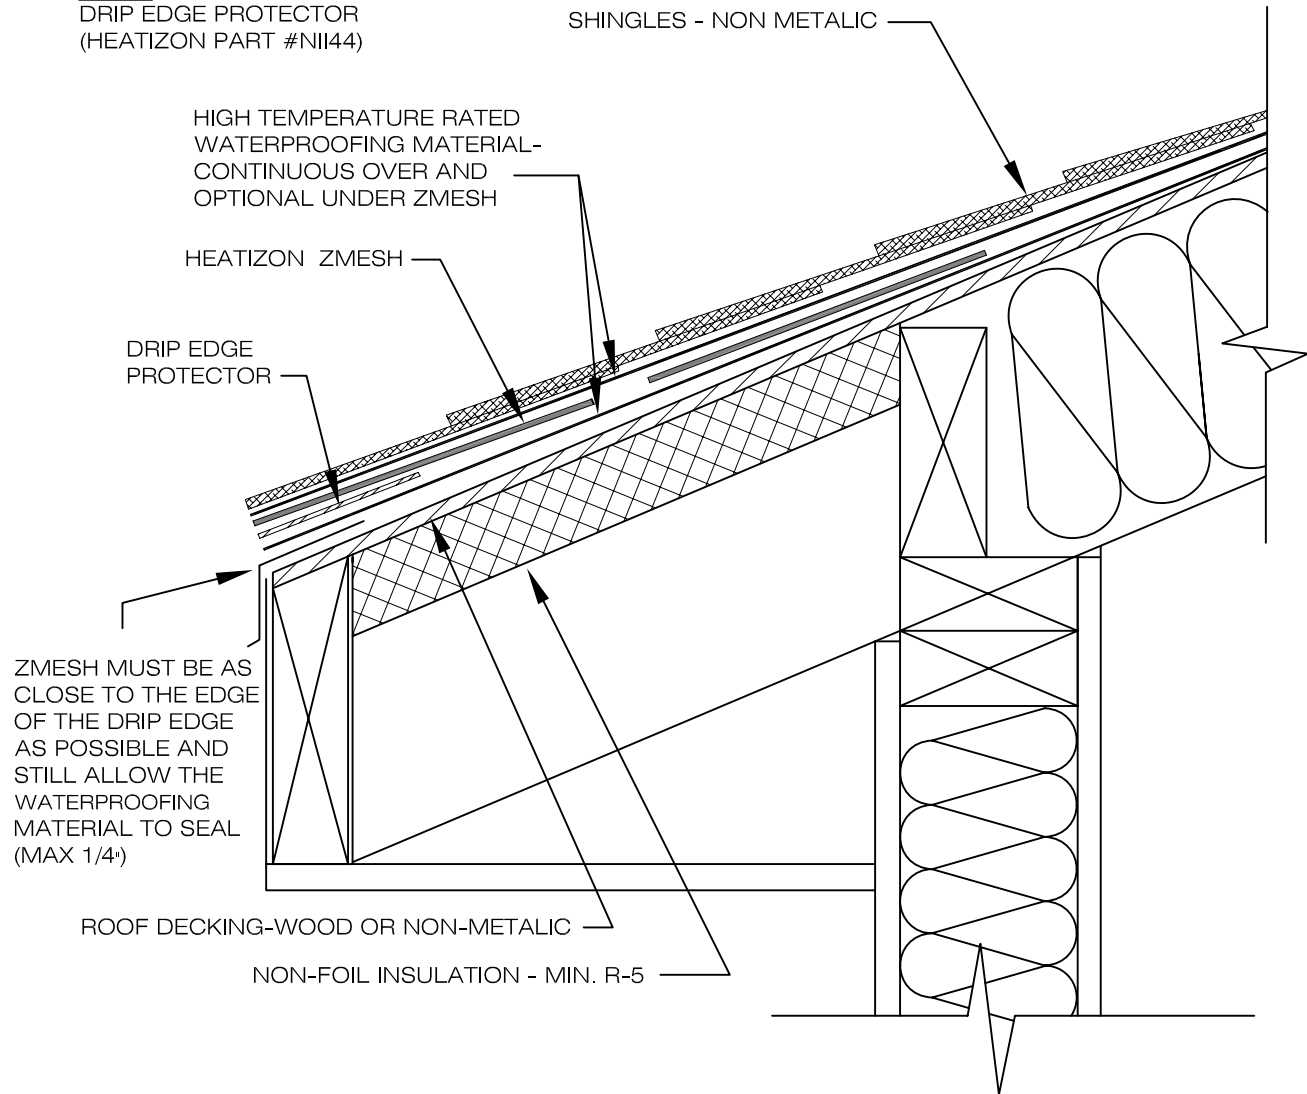

SOLUTIONS:
 PREVENTS ICE DAMS
 MELTS SNOW AND ICE
 REDUCES ICICLES
 MANAGES SNOW LOADS
 MELTS SNOW TO PREVENT SLIDING

WARNING!!
 DO NOT CUT OR DAMAGE ZMESH.
 DO NOT ALLOW ZMESH TO COME
 INTO CONTACT WITH ANY OTHER
 ELECTRICALLY CONDUCTIVE
 MATERIAL. DO NOT FASTEN
 THROUGH ANY ELECTRICALLY
 CONDUCTIVE MATERIAL AND
 ZMESH SIMULTANEOUSLY.

NOTE:
 DRIP EDGE PROTECTOR
 (HEATIZON PART #NII44)

DRAWING NO.:

RD-1

**EAVE DETAIL - ZMESH
 UNDER ASPHALT SHINGLES**

DRAWING BY:

RJB

DATE:

FEB 2013